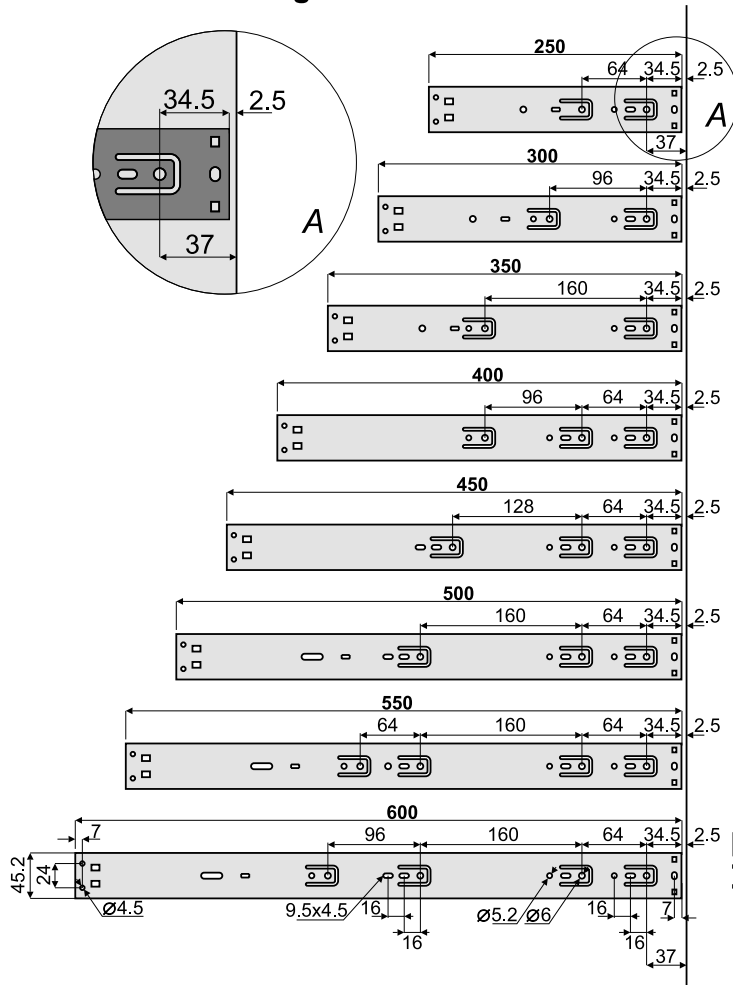

Slide length

A	250	300	350	400	450	500	550	600
B	192±2	268±2	343±2	382±2	452±2	503±2	550±2	600±2

Slide disassembly

Attaching the slide to the carcass

Attaching the slide to the drawer